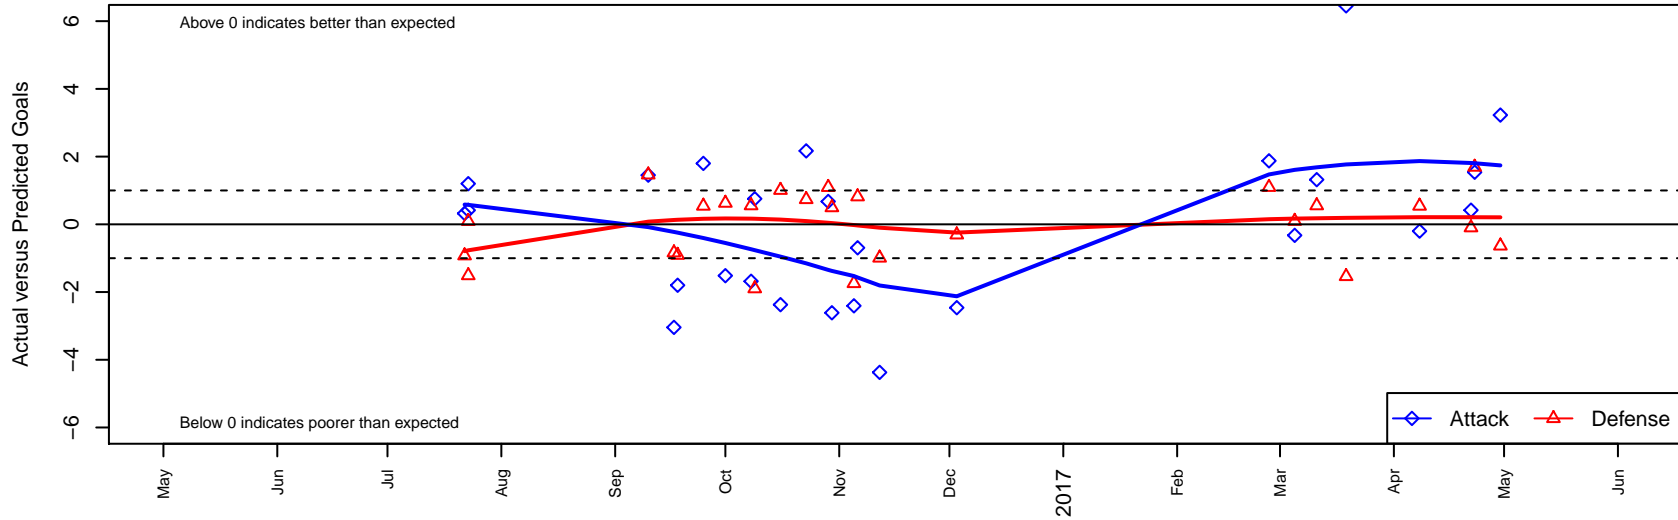

# FC Portland Red B05

FC Portland  
 Portland, OR  
 B05 total strength=609  
 attack=0.78 defense=0.34  
 fall league = PTT B05 Div 2 Green  
 spr league = Spr OYS B05 Div 2 Green

alt names used:  
 FC PORTLAND 05B RED 12 (OR)  
 FC Portland 05B RED  
 FC Portland 05B RED  
 FC Portland 05B RED

Venues played:  
 2016 Oswego Nike Cup Silver U12  
 2016 PTT B05 Division 2 Green  
 2016 OYS Founders Cup B05  
 2016 Spr OYS B05 Division 2 Green

**FC Portland Red B05**  
 Dots are actual minus expected GF (blue circles) and GA (red triangles).  
 Blue line is smoothed change in attack strength. Red is smoothed change in defense strength.

**attack and defense variance (black dot)  
relative to other teams  
and top 10 in region**

**attack and defense rating  
relative to others at age  
and all opponents in last 13 months**

**Performance relative to 13 month average**